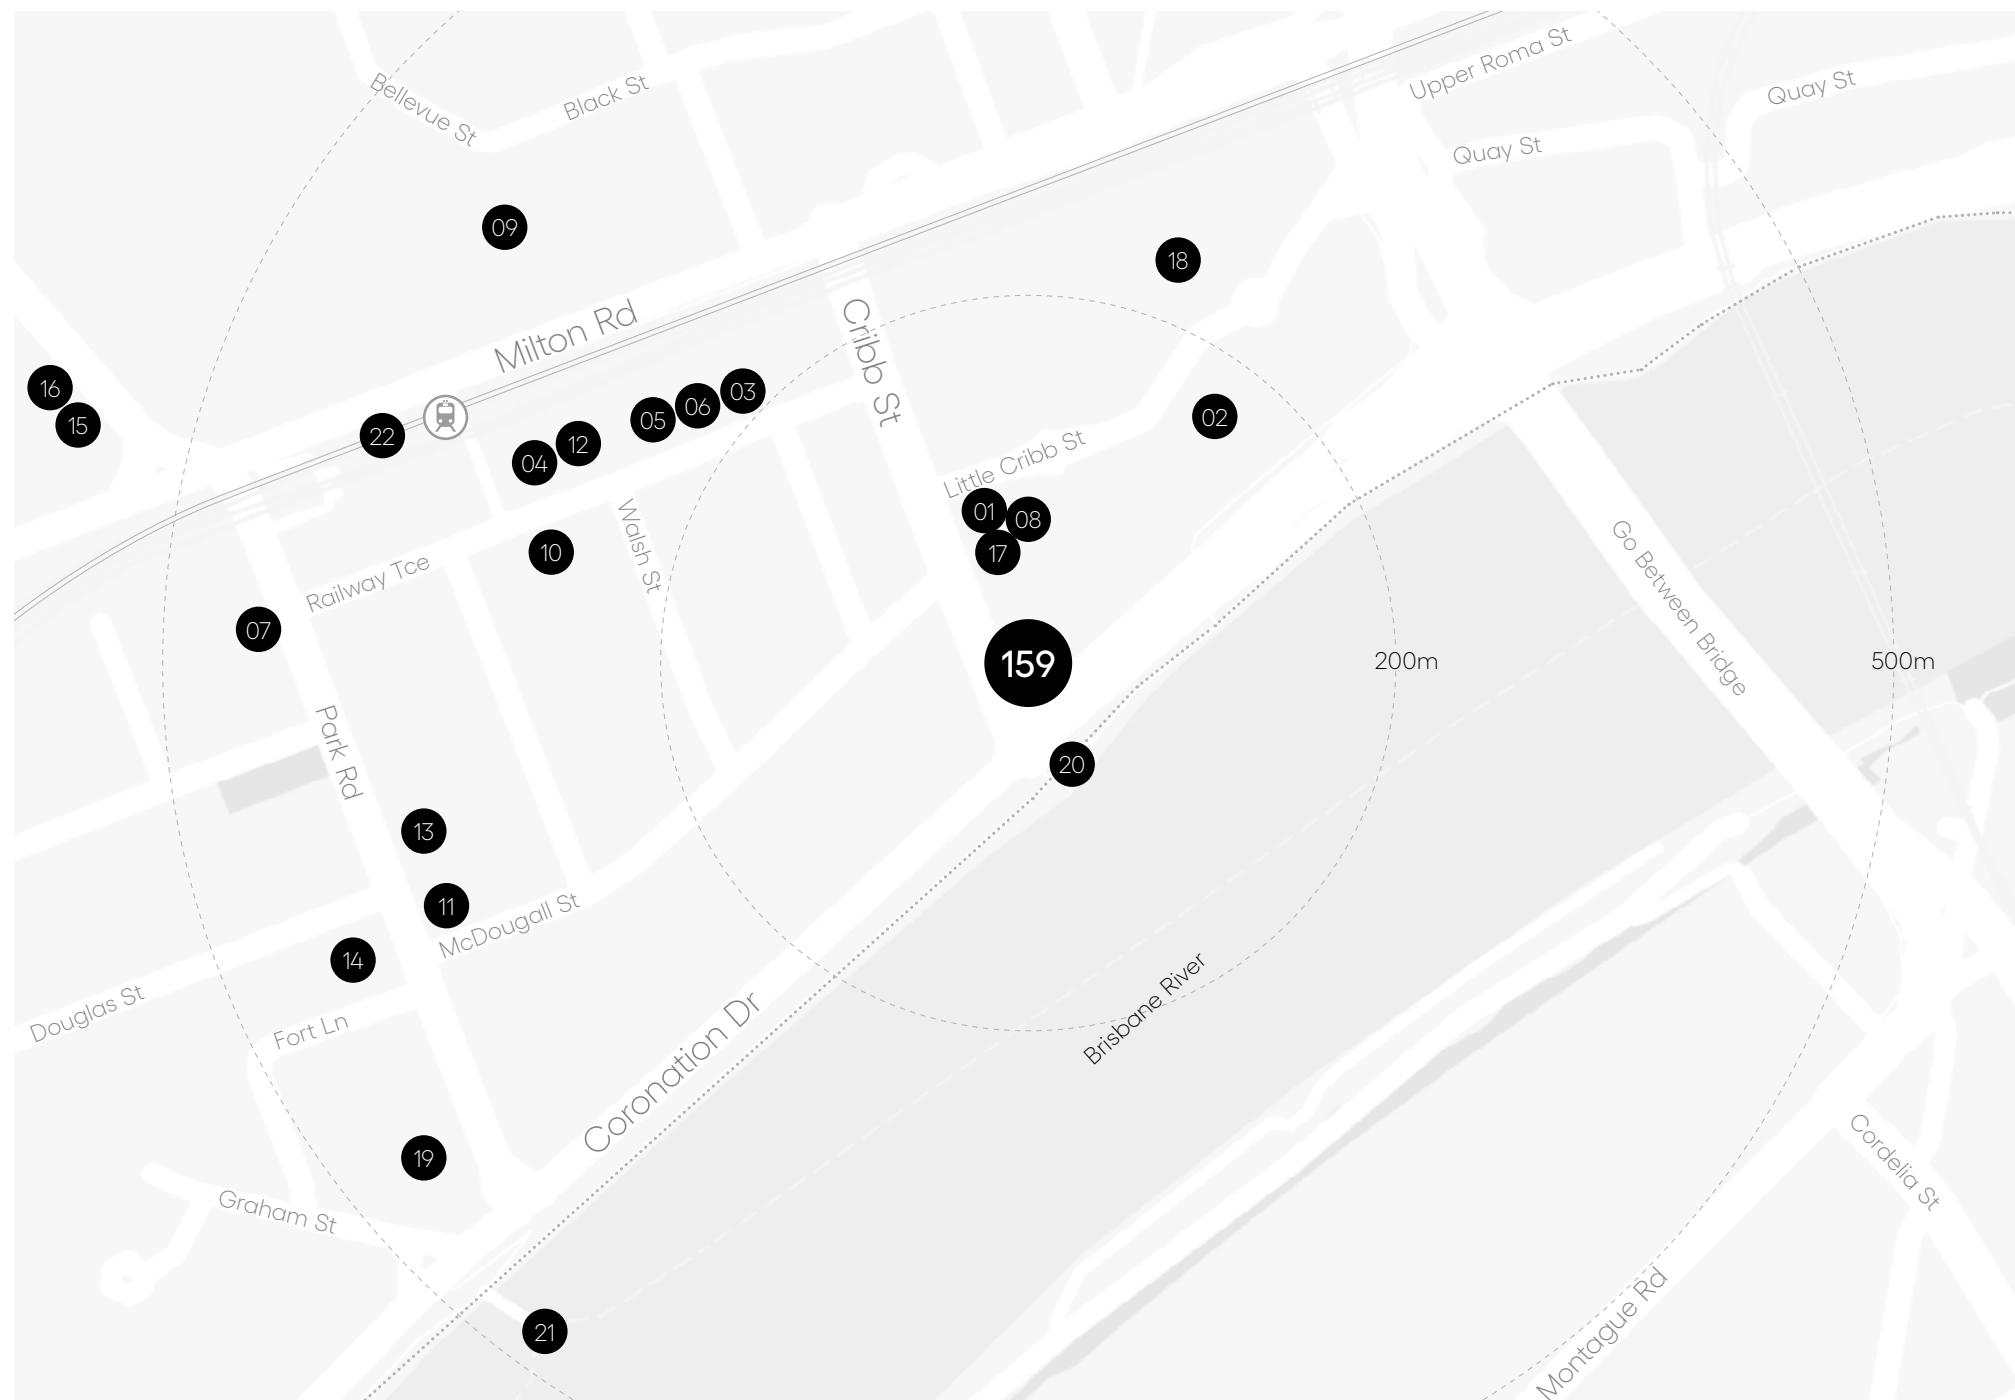

With ample on-site parking, proximity to Brisbane's busiest bikeway and end-of-trip facilities for cyclists and pedestrians, we empower our occupiers to live a safe and active lifestyle. Surrounded by green open space, local cafés, restaurants and bars, markets, and right by Suncorp Stadium, 159 Coronation is the perfect place to strike that ideal work-life balance.

Food & Beverage

- 01 Bagel Boys
- 02 Bessa Coffee
- 03 Bunker Coffee
- 04 La Stazione Pizzeria
- 05 Milton Common
- 06 Mrs Luu's
- 07 Scratch bar
- 08 Sushi on Cribb
- 09 XXXX Brewery

Lifestyle & Amenity

Transport

- 20 Bicentennial Bikeway
- 21 Milton Ferry Terminal
- 22 Milton Train Station